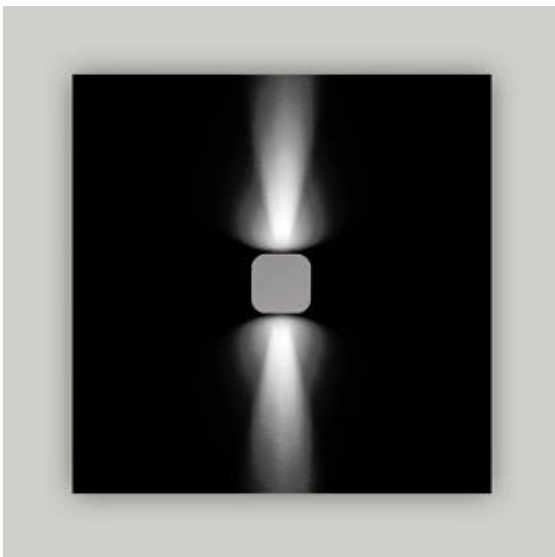

Version:

Bidirectional - Narrow Beams 10°